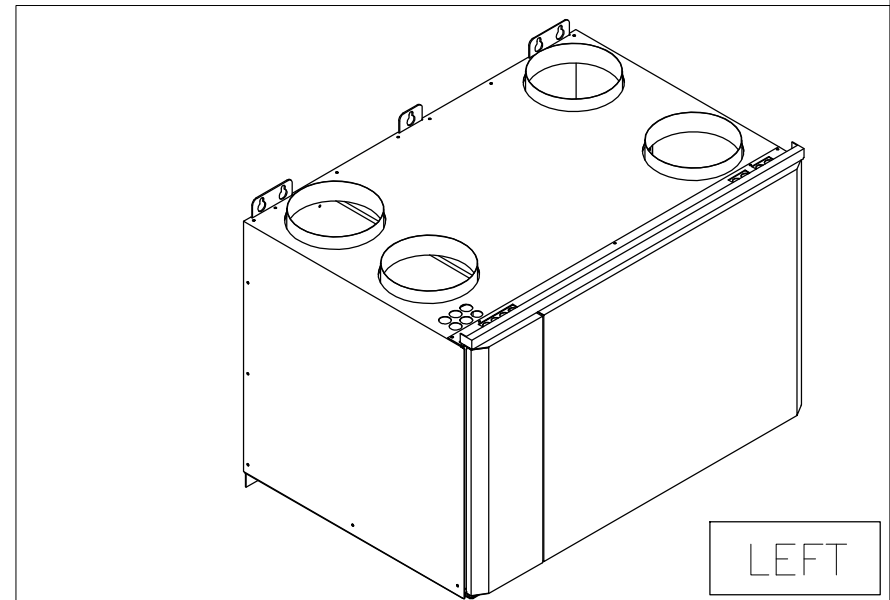

DRAIN OUTLET

Designed by J.T	Checked by	Approved by	Filename U:\VAKIO TP\PINGVIN\0505\PINGV\SUUN	Date 20090325	Scale 1:7
PINGVIN XL			Title/Name DIMENSION DRAWING	Weight kg	
Ensto Enervent Oy Kipinätie1, FIN-06150 PORVOO Tel. +358-207-528800, enervent@ensto.com			Drawing number PINGVIN XL 005	Edition A	Sheet 1