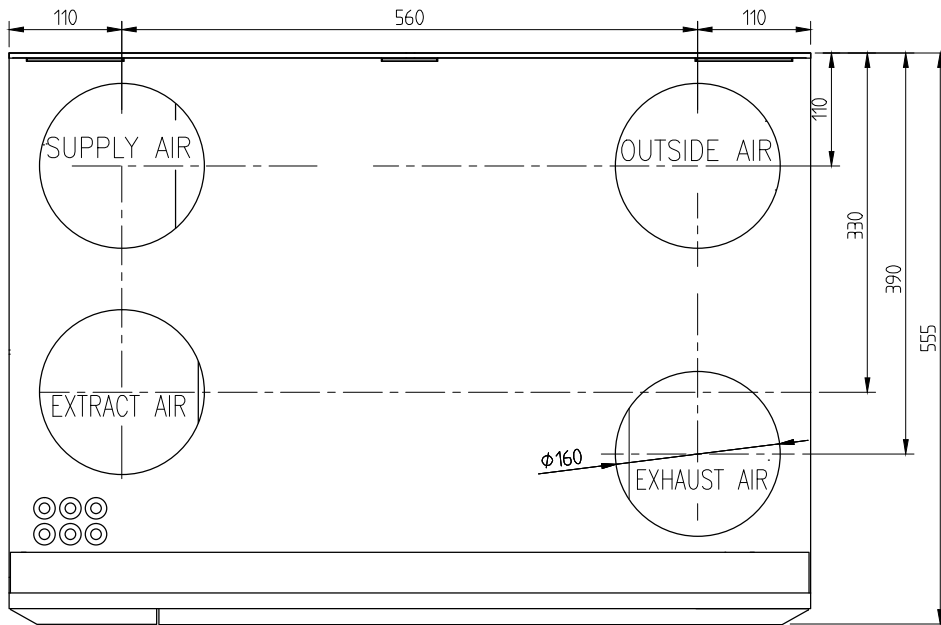

DRAIN OUTLET

Designed by J.T	Checked by	Approved by	Filename U:\VAKIO TP\PINGVIN\0505\PINGV\SUUN	Date 20090325	Scale 1:7
PINGVIN XL			Title/Name DIMENSION DRAWING	Weight kg	
Ensto Enervent Oy Kipinätie1, FIN-06150 PORVOO Tel. +358-207-528800, enervent@ensto.com			Drawing number PINGVIN XL 005	Edition A	Sheet 1